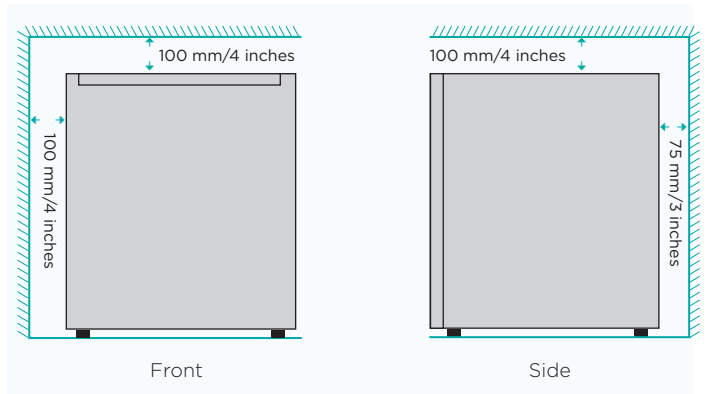

TECHNICAL SPECIFICATIONS

Performance	
Hisense-Model	RR27D6ABE
Total-Capacity (cu.ft)	2.7
Capacity (Freezer/refrigerator)	0.4 / 2.3
Energy Efficiency Class	Energy Star
Power consumption (kw.h/year)	215
Noise Level in dB(A)	43 dB(A)
Electrical	
Voltage / Frequency / Amps	115V/ 60 Hz / 0.8 Amps
General Features	
Temp. Control	Manual
Defrosting	Manual
No. of Doors	1
Reversible Door	Yes
Adjustable Legs	Yes
Handle	Pocket Handle
Finish	smudge-free
Lock	None
Color	Stainless Silver
Refrigerant	R600a
Foam Blowing Agent	Cyclopentane
Refrigeration compartment	
Temperature range	32-48F°
Multi-flow Air	No
Door Basket/ Bin	three bins (2L bottle, Cans)
Interior Lamp	No
Shelves	2 glass shelves
Vegetable Crisper	No
Full-width Pantry	No
Pantry Humidity Control	No
Freezer Compartment	
Temperature range	21-32 F°
Ice Maker	No
Ice Tray	Yes
Slider Drawer	No
Door Basket/Bin	No
Interior Lamp	No
Approvals	
Safety	ETL
Energy	Energy Star / CEC

Shipping	
Unit Dimension WxDxH (mm)	439 x 512 x 686
Carton Dimension WxDXH (mm)	468 x 545 x 731
Net Weight /Gross Weight (Kg)	20.9 / 23.2
Unit Dimension WxDxH (inch)	17.3 x 20.2 x 27.0
Carton Dimension WxDXH (inch)	18.4 x 21.5 x 28.8
Net Weight /Gross Weight (lbs)	46.0 / 51.0
Loading (40' HC)	395
Loading (53')	
Warranty/UPC	
Parts & Labor	1 years
UPC	857603006584

Installation Requirements

All product, product specifications, and data are subject to change without notice to improve reliability, function, design or otherwise. ©2017 Hisense USA. All rights reserved

Hisense USA Corporation
7310 McGinnis Ferry Road, Suwanee, GA, 30024
1-877-465-3566
www.hisense-usa.com